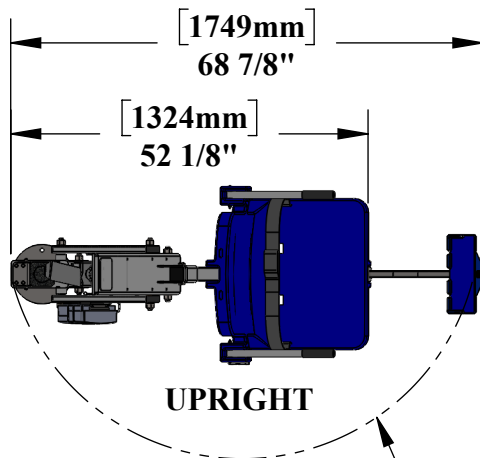

# MIGHTY 600 POOL LIFT

**PRODUCT WEIGHT: 170lbs [77kg]**  
**MAX WEIGHT CAPACITY: 600lbs [272kg]**  
**MIN ANCHOR SETBACK: 24"**  
**MAX ANCHOR SETBACK: 44"**  
**MAX WATER DRAFT: 14"**  
**SEAT HEIGHT ADJUSTMENT: 4" IN 2" INCREMENTS**  
**VERTICLE TRAVEL DISTANCE: 50"**

**\*MEASUREMENT  
 TAKEN WITH  
 THE LIFT AT  
 FULL LOAD**

**UPRIGHT**

**EXTENDED**

**CONTINUOUS  
 360° ROTATION**

**9889 GARRYMORE LANE**  
**MISSOULA, MT 59808**  
**(406) 549-0769**  
**FAX (406) 549-2602**

NOTE:  
 \*SPECIFICATIONS ARE SUBJECT TO CHANGE WITHOUT NOTICE

<b>PRODUCT:</b>		<b>MIGHTY 600</b>	
<b>PART #:</b>		<b>F-MTY600</b>	
<b>SCALE:</b>	<b>1:28</b>	<b>DATE:</b>	<b>8/29/2019</b>
<b>DRAWN BY:</b>	<b>KR</b>	<b>REVISION:</b>	<b>02</b>