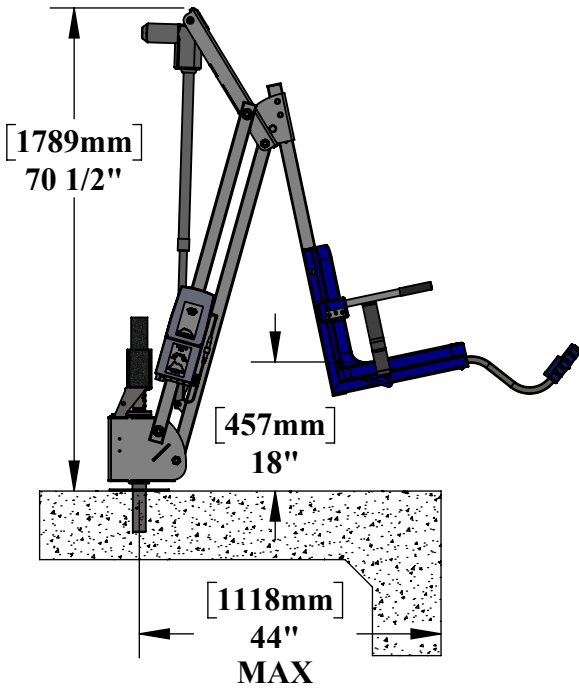

# MIGHTY 600 POOL LIFT

**PRODUCT WEIGHT: 170lbs [77kg]**  
**MAX WEIGHT CAPACITY: 600lbs [272kg]**  
**MIN ANCHOR SETBACK: 24"**  
**MAX ANCHOR SETBACK: 44"**  
**MAX WATER DRAFT: 14"**  
**SEAT HEIGHT ADJUSTMENT: 4" IN 2" INCREMENTS**  
**VERTICLE TRAVEL DISTANCE: 50"**

**\*MEASUREMENT  
 TAKEN WITH  
 THE LIFT AT  
 FULL LOAD**

**UPRIGHT**

**EXTENDED**

**CONTINUOUS  
 360° ROTATION**

**9889 GARRYMORE LANE**  
**MISSOULA, MT 59808**  
**(406) 549-0769**  
**FAX (406) 549-2602**

NOTE:  
 \*SPECIFICATIONS ARE SUBJECT TO CHANGE WITHOUT NOTICE

<b>PRODUCT:</b>		<b>MIGHTY 600</b>	
<b>PART #:</b>		<b>F-MTY600</b>	
<b>SCALE:</b>	<b>1:28</b>	<b>DATE:</b>	<b>8/29/2019</b>
<b>DRAWN BY:</b>	<b>KR</b>	<b>REVISION:</b>	<b>02</b>