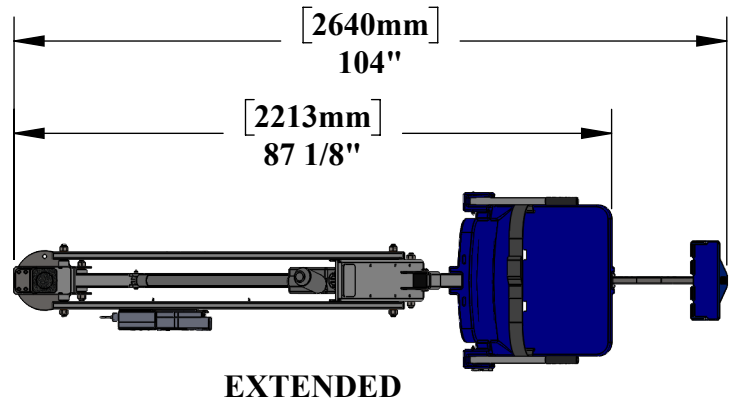

# MIGHTY 600 POOL LIFT

**PRODUCT WEIGHT: 170lbs [77kg]**  
**MAX WEIGHT CAPACITY: 600lbs [272kg]**  
**MIN ANCHOR SETBACK: 24"**  
**MAX ANCHOR SETBACK: 44"**  
**MAX WATER DRAFT: 14"**  
**SEAT HEIGHT ADJUSTMENT: 4" IN 2" INCREMENTS**  
**VERTICLE TRAVEL DISTANCE: 50"**

**\*MEASUREMENT  
 TAKEN WITH  
 THE LIFT AT  
 FULL LOAD**

**UPRIGHT**

**EXTENDED**

**CONTINUOUS  
 360° ROTATION**

**9889 GARRYMORE LANE**  
**MISSOULA, MT 59808**  
**(406) 549-0769**  
**FAX (406) 549-2602**

NOTE:  
 \*SPECIFICATIONS ARE SUBJECT TO CHANGE WITHOUT NOTICE

<b>PRODUCT:</b>		<b>MIGHTY 600</b>	
<b>PART #:</b>		<b>F-MTY600</b>	
<b>SCALE:</b>	<b>1:28</b>	<b>DATE:</b>	<b>8/29/2019</b>
<b>DRAWN BY:</b>	<b>KR</b>	<b>REVISION:</b>	<b>02</b>