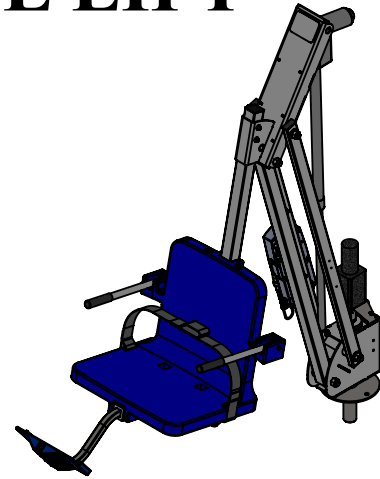

# MIGHTY 600 POOL LIFT

**PRODUCT WEIGHT: 170lbs [77kg]**  
**MAX WEIGHT CAPACITY: 600lbs [272kg]**  
**MIN ANCHOR SETBACK: 24"**  
**MAX ANCHOR SETBACK: 44"**  
**MAX WATER DRAFT: 14"**  
**SEAT HEIGHT ADJUSTMENT: 4" IN 2" INCREMENTS**  
**VERTICLE TRAVEL DISTANCE: 50"**

**\*MEASUREMENT  
 TAKEN WITH  
 THE LIFT AT  
 FULL LOAD**

**UPRIGHT**

**EXTENDED**

**CONTINUOUS  
 360° ROTATION**

**9889 GARRYMORE LANE**  
**MISSOULA, MT 59808**  
**(406) 549-0769**  
**FAX (406) 549-2602**