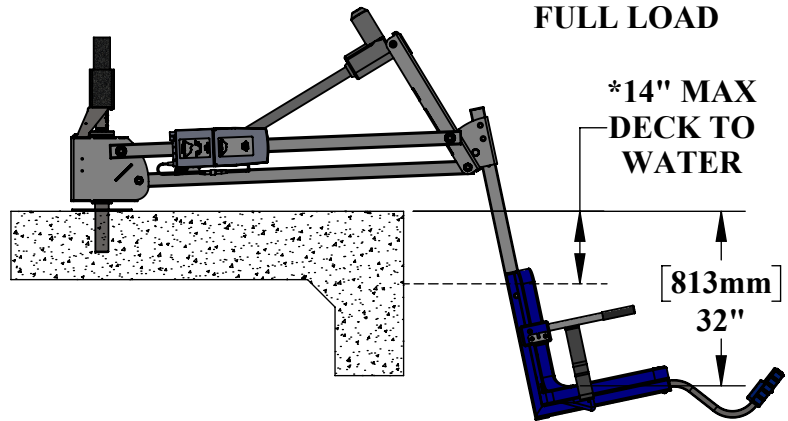

# MIGHTY 600 POOL LIFT

**PRODUCT WEIGHT: 170lbs [77kg]**  
**MAX WEIGHT CAPACITY: 600lbs [272kg]**  
**MIN ANCHOR SETBACK: 24"**  
**MAX ANCHOR SETBACK: 44"**  
**MAX WATER DRAFT: 14"**  
**SEAT HEIGHT ADJUSTMENT: 4" IN 2" INCREMENTS**  
**VERTICLE TRAVEL DISTANCE: 50"**

**\*MEASUREMENT  
 TAKEN WITH  
 THE LIFT AT  
 FULL LOAD**

**UPRIGHT**

**EXTENDED**

**CONTINUOUS  
 360° ROTATION**

**9889 GARRYMORE LANE**  
**MISSOULA, MT 59808**  
**(406) 549-0769**  
**FAX (406) 549-2602**

NOTE:  
 \*SPECIFICATIONS ARE SUBJECT TO CHANGE WITHOUT NOTICE

<b>PRODUCT:</b>		<b>MIGHTY 600</b>	
<b>PART #:</b>		<b>F-MTY600</b>	
<b>SCALE:</b>	<b>1:28</b>	<b>DATE:</b>	<b>8/29/2019</b>
<b>DRAWN BY:</b>	<b>KR</b>	<b>REVISION:</b>	<b>02</b>